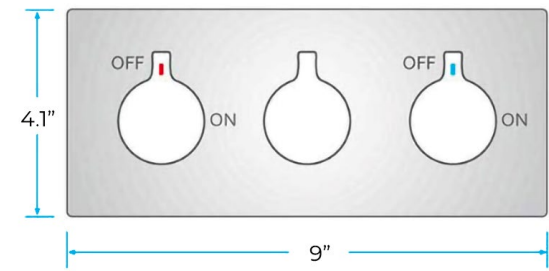

Shower Mixer