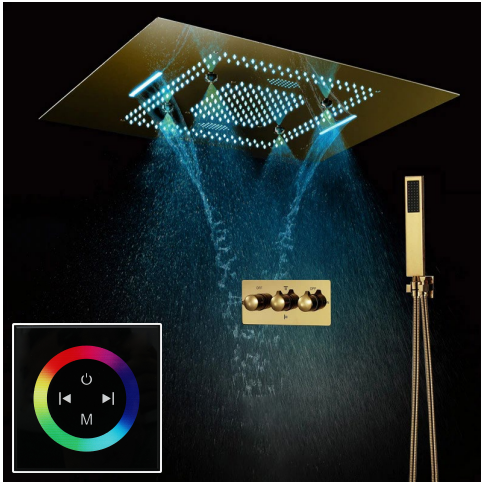

LED MUSICAL TOUCH PANEL CONTROLLED THERMOSTATIC RECESSED CEILING MOUNT POLISHED GOLD HOT AND COLD RAINFALL MIST WATERFALL SHOWER SYSTEM WITH SQUARE HAND SHOWER SPECIFICATIONS

Shower Head

Product shown is only for installation display purpose

- Shower Panel /Hose Material: 304 Stainless Steel
- Shower Head Size: 800*600 mm
- Showerheads Install: Embedded Ceiling Mounted
- Concealed Mixer Install: Wall-Mounted
- LED Shower Head Functions: Rainfall, Waterfall, Mist
- Water Pressure: 0.3 MPA
- Water Flow: 16L/min~28L/min
- Shower Accessories Material: Brass
- LED Light: Need to Connect Power
- Shower Hose Length: 1.5M
- AC: 100-265V 50/60Hz
- Music: Need Bluetooth

Touch Panel Control

- Turn On/Off Control
- MANUAL MODE**
Total 64 colors
- Auto mode setting
- AUTO MODE**
Total 11 Auto mode
- Set the speed of color change, fast/slow

All dimensions and specifications are nominal and may vary. Use actual products for accuracy in critical situations.