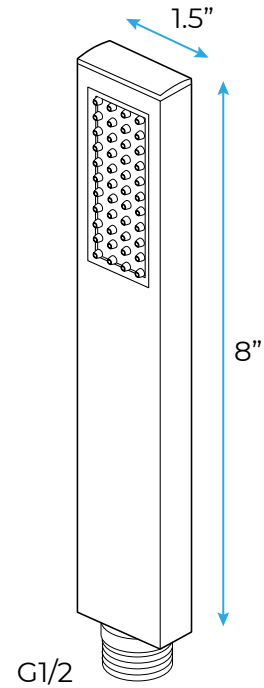

- Shower Panel /Hose Material: 304 Stainless Steel
- Shower Head Size: 800*600 mm
- Showerheads Install: Embedded Ceiling Mounted
- Concealed Mixer Install: Wall-Mounted
- LED Shower Head Functions: Rainfall, Waterfall, Mist
- Water Pressure: 0.3 MPA
- Water Flow: 16L/min~28L/min
- Shower Accessories Material: Brass
- LED Light: Need to Connect Power
- Shower Hose Length: 1.5M
- AC: 100-265V 50/60Hz
- Music: Need Bluetooth

Touch Panel Control

- Turn On/Off Control
- MANUAL MODE**
Total 64 colors
- Auto mode setting
- AUTO MODE**
Total 11 Auto mode
- Set the speed of color change, fast/slow

All dimensions and specifications are nominal and may vary. Use actual products for accuracy in critical situations.

Shower Mixer

Product shown is only for installation display purpose

Hand Shower

Flow Rate: 2.0 GPM / 7.6 LPM

Shower Mixer Connections