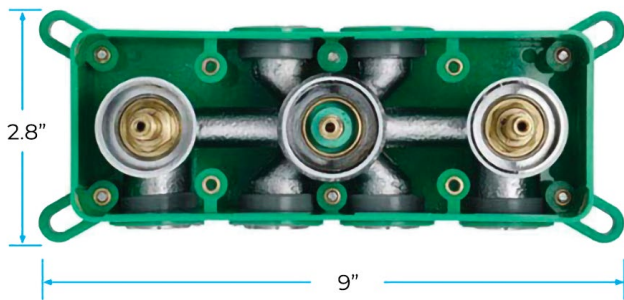

Shower Mixer