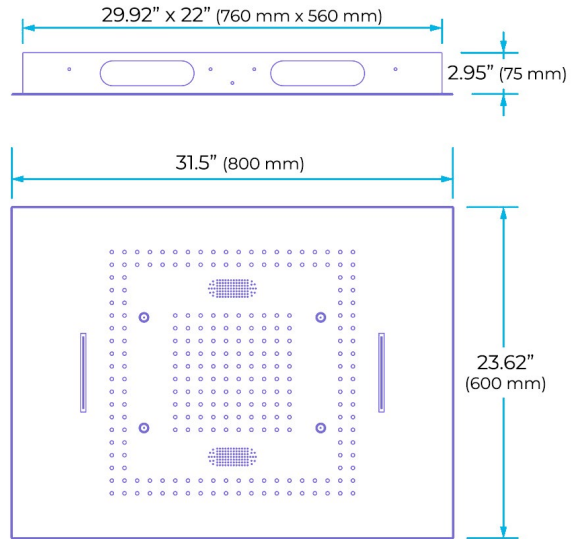

LED MUSICAL TOUCH PANEL CONTROLLED THERMOSTATIC RECESSED CEILING MOUNT POLISHED GOLD HOT AND COLD RAINFALL MIST WATERFALL SHOWER SYSTEM WITH SQUARE HAND SHOWER SPECIFICATIONS

Shower Head

Product shown is only for installation display purpose

- Shower Panel /Hose Material: 304 Stainless Steel
- Shower Head Size: 800*600 mm
- Showerheads Install: Embedded Ceiling Mounted
- Concealed Mixer Install: Wall-Mounted
- LED Shower Head Functions: Rainfall, Waterfall, Mist
- Water Pressure: 0.3 MPA
- Water Flow: 16L/min~28L/min
- Shower Accessories Material: Brass
- LED Light: Need to Connect Power
- Shower Hose Length: 1.5M
- AC: 100-265V 50/60Hz
- Music: Need Bluetooth

Touch Panel Control

- Turn On/Off Control
- MANUAL MODE**
Total 64 colors
- Auto mode setting
- AUTO MODE**
Total 11 Auto mode
- Set the speed of color change, fast/slow

All dimensions and specifications are nominal and may vary. Use actual products for accuracy in critical situations.

Shower Mixer

Product shown is only for installation display purpose

Hand Shower

Flow Rate: 2.0 GPM / 7.6 LPM

Shower Mixer Connections