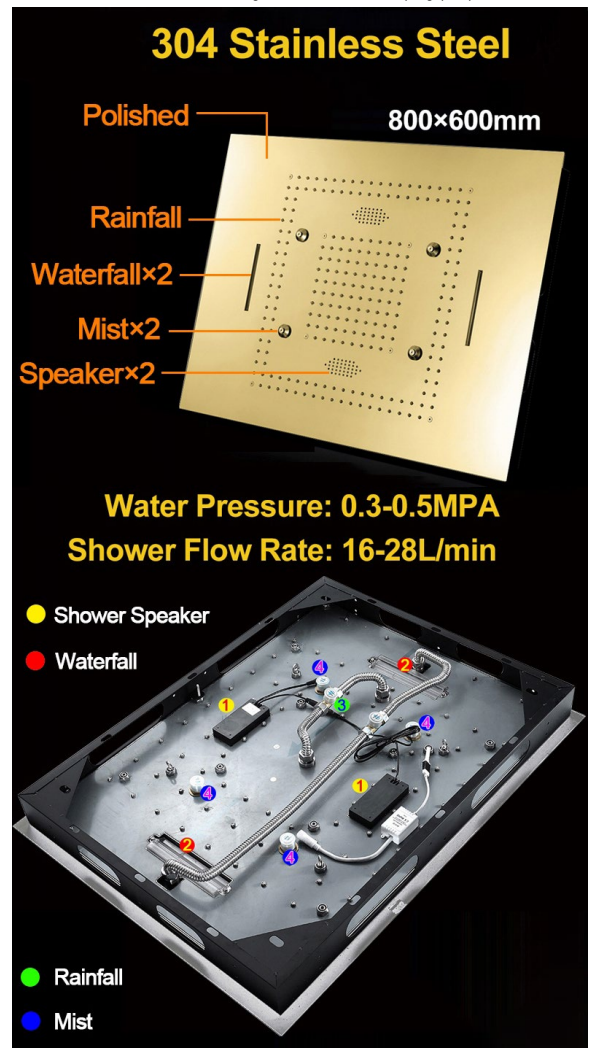

LED MUSICAL TOUCH PANEL CONTROLLED THERMOSTATIC RECESSED CEILING MOUNT POLISHED GOLD HOT AND COLD RAINFALL MIST WATERFALL SHOWER SYSTEM WITH SQUARE HAND SHOWER SPECIFICATIONS

Shower Head

Product shown is only for installation display purpose

- Shower Panel /Hose Material: 304 Stainless Steel
- Shower Head Size: 800*600 mm
- Showerheads Install: Embedded Ceiling Mounted
- Concealed Mixer Install: Wall-Mounted
- LED Shower Head Functions: Rainfall, Waterfall, Mist
- Water Pressure: 0.3 MPA
- Water Flow: 16L/min~28L/min
- Shower Accessories Material: Brass
- LED Light: Need to Connect Power
- Shower Hose Length: 1.5M
- AC: 100-265V 50/60Hz
- Music: Need Bluetooth

Touch Panel Control

- Turn On/Off Control
- MANUAL MODE**
Total 64 colors
- Auto mode setting
- AUTO MODE**
Total 11 Auto mode
- Set the speed of color change, fast/slow

All dimensions and specifications are nominal and may vary. Use actual products for accuracy in critical situations.

Shower Mixer

Product shown is only for installation display purpose

Hand Shower

Flow Rate: 2.0 GPM / 7.6 LPM

Shower Mixer Connections