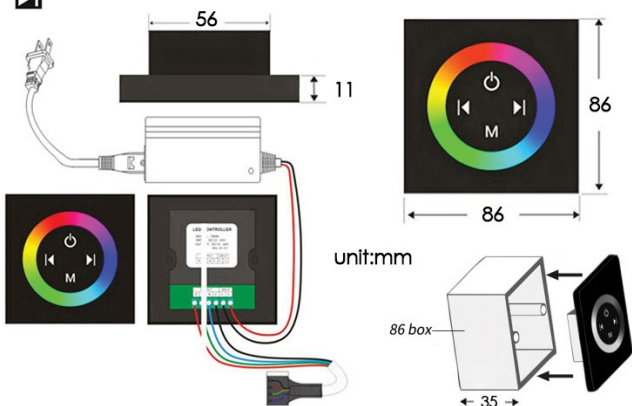

LED MUSICAL TOUCH PANEL CONTROLLED THERMOSTATIC RECESSED CEILING MOUNT POLISHED GOLD HOT AND COLD RAINFALL MIST WATERFALL SHOWER SYSTEM WITH SQUARE HAND SHOWER SPECIFICATIONS

Shower Head

Product shown is only for installation display purpose

- Shower Panel /Hose Material: 304 Stainless Steel
- Shower Head Size: 800*600 mm
- Showerheads Install: Embedded Ceiling Mounted
- Concealed Mixer Install: Wall-Mounted
- LED Shower Head Functions: Rainfall, Waterfall, Mist
- Water Pressure: 0.3 MPA
- Water Flow: 16L/min~28L/min
- Shower Accessories Material: Brass
- LED Light: Need to Connect Power
- Shower Hose Length: 1.5M
- AC: 100-265V 50/60Hz
- Music: Need Bluetooth

Touch Panel Control

- Turn On/Off Control
- MANUAL MODE**
Total 64 colors
- Auto mode setting
- AUTO MODE**
Total 11 Auto mode
- Set the speed of color change, fast/slow

All dimensions and specifications are nominal and may vary. Use actual products for accuracy in critical situations.

Shower Mixer

Product shown is only for installation display purpose

Hand Shower

Flow Rate: 2.0 GPM / 7.6 LPM

Shower Mixer Connections